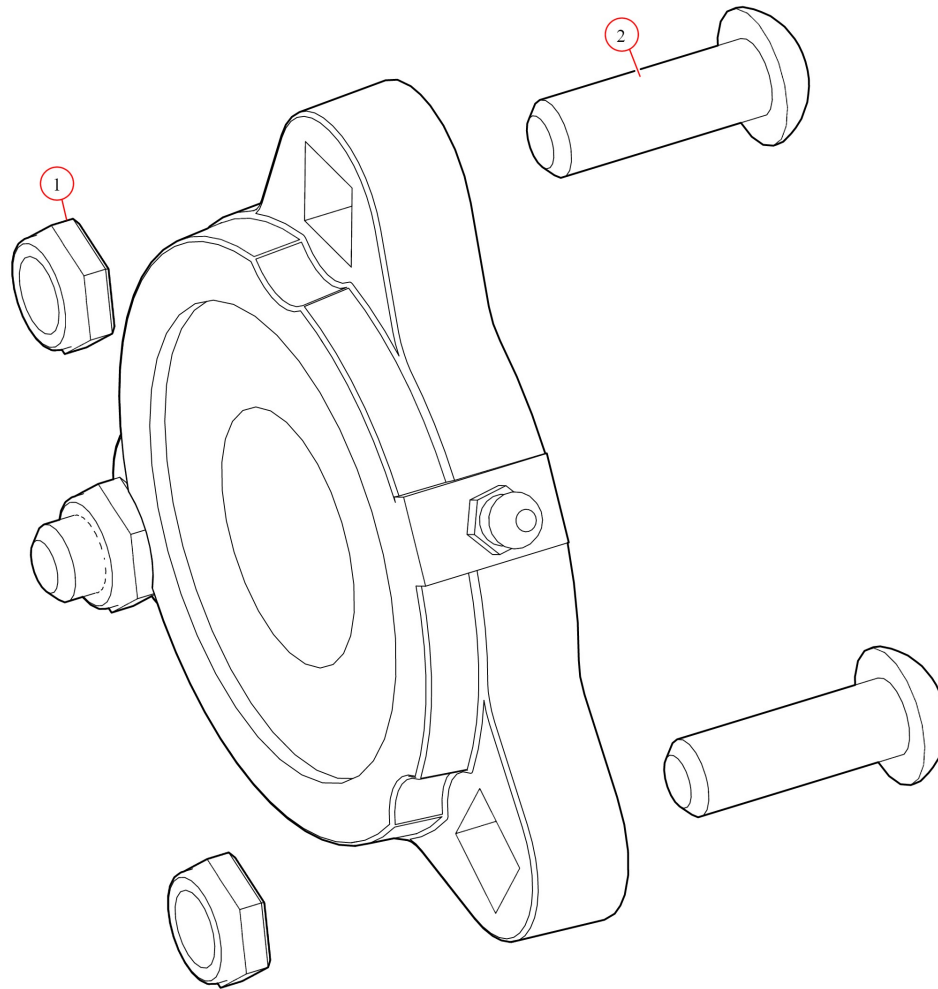

[Pivot. UB Assembly 5 Spr Drivers](#)

Part Number: 103293

103293 Pivot, UB Assembly 5 Spr Drivers

Bom ID	Part#	Description	qty
1	46360	Pivot Pin. for 5 & 6 Spring Roller Bearing - Drivers Side	1
2	47800	Bearing. Carrier Underbody Flanged	2
3	18120	Bolt. 3/8" x 1-1/2" Thread Cutting Screw Hex Washer Hd	8
4	102349	Plate. Al Front for Ext Bolt Flange Mount UB Box	1
5	47230	Spring. Spiral Torsion Spring 1 1/4"	5
6	102509	Bracket. Ext Body with holes for 6 Spr UB Box	1
7	102259	Plate. Al Back for Ext Bolt Flange Mount UB Box	1

47800 Bearing, Carrier Underbody Flanged

Bom ID	Part#	Description	qty
1	18628	Nut. Nylock nut 3/8" Jamb Nut	2
2	18242	Bolt. 3/8"-16 x 1 1/8" Button Head	2