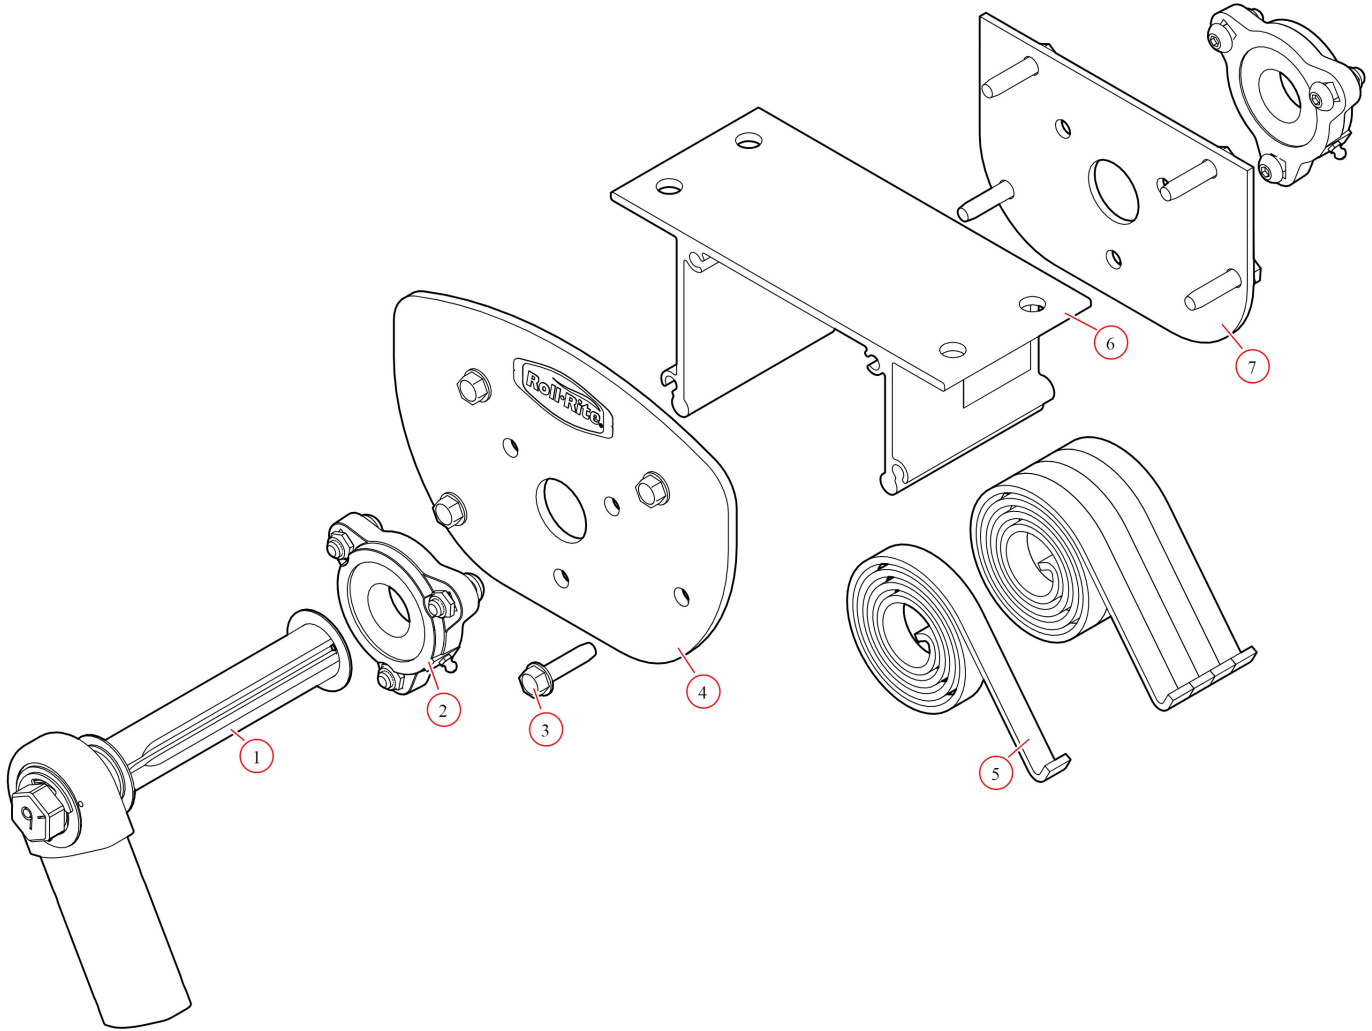

[Pivot. UB Assembly 5 Spr Drivers](#)

Part Number: 103293

103293 Pivot, UB Assembly 5 Spr Drivers

Bom ID	Part#	Description	qty
1	46360	Pivot Pin. for 5 & 6 Spring Roller Bearing - Drivers Side	1
2	47800	Bearing. Carrier Underbody Flanged	2
3	18120	Bolt. 3/8" x 1-1/2" Thread Cutting Screw Hex Washer Hd	8
4	102349	Plate. Al Front for Ext Bolt Flange Mount UB Box	1
5	47230	Spring. Spiral Torsion Spring 1 1/4"	5
6	102509	Bracket. Ext Body with holes for 6 Spr UB Box	1
7	102259	Plate. Al Back for Ext Bolt Flange Mount UB Box	1

47800 Bearing, Carrier Underbody Flanged

Bom ID	Part#	Description	qty
1	18628	Nut. Nylock nut 3/8" Jamb Nut	2
2	18242	Bolt. 3/8"-16 x 1 1/8" Button Head	2