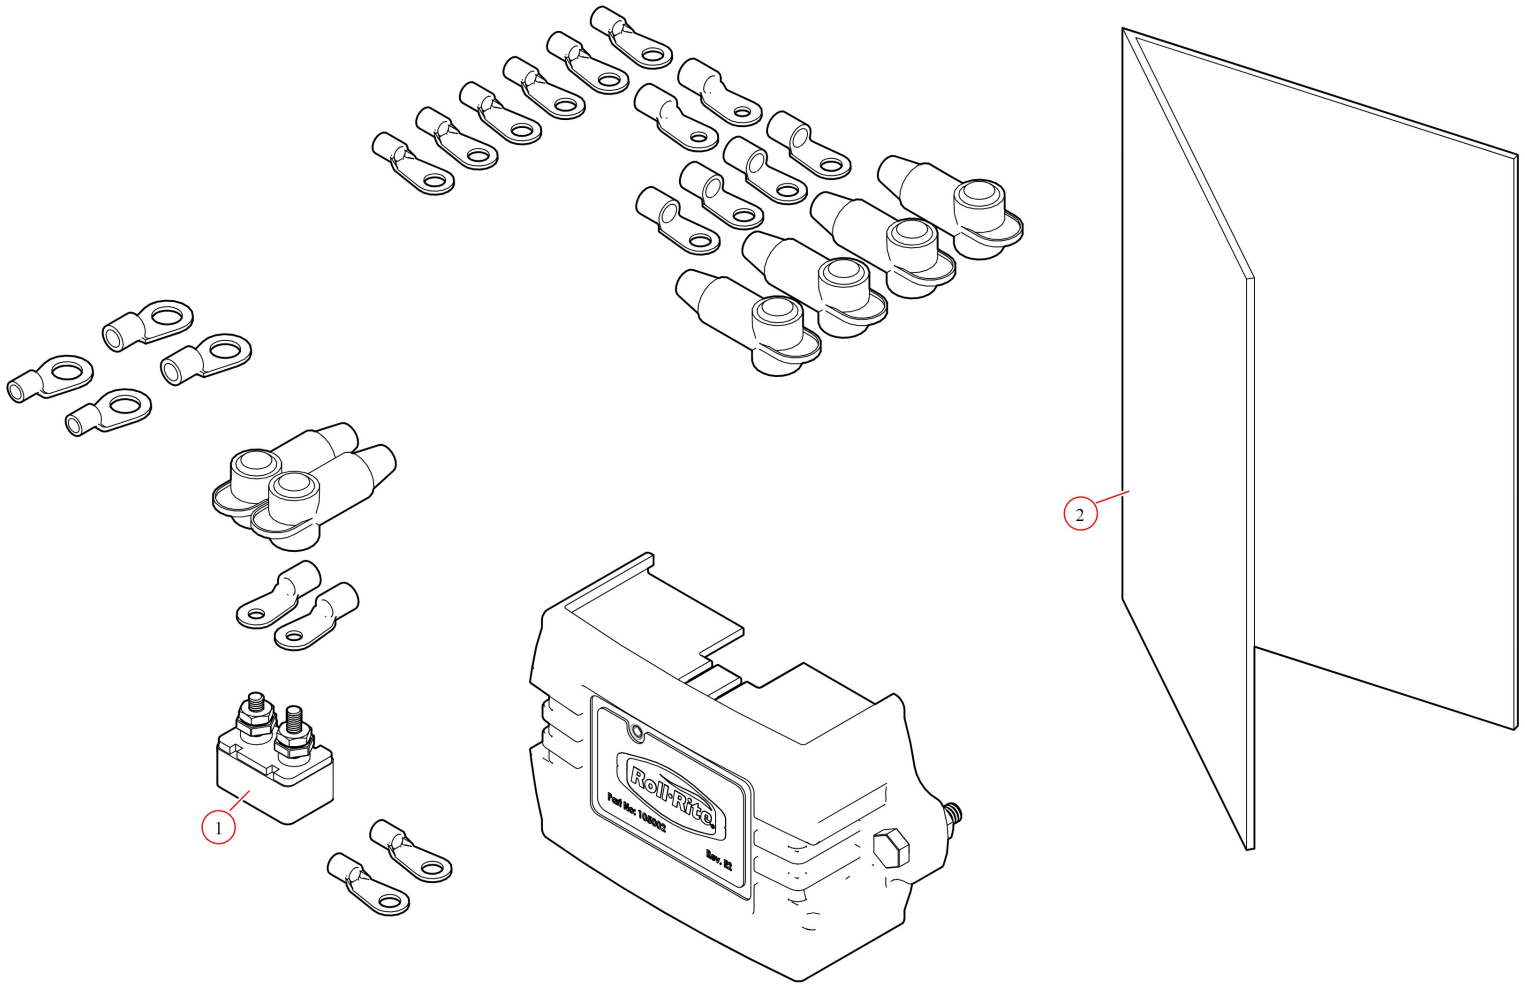

Relay Kit. Gen1+ SS Motor Control 12V SWE2

**Part Number: 102766**

102766 Electric Kit, Gen1+ SS Motor Control 12V SWE2

Bom ID	Part#	Description	qty
	101259	Breaker. 50 Amp Manual Reset Circuit Breaker for Rite Touch	
	105568	Instructions. Switch Wiring	