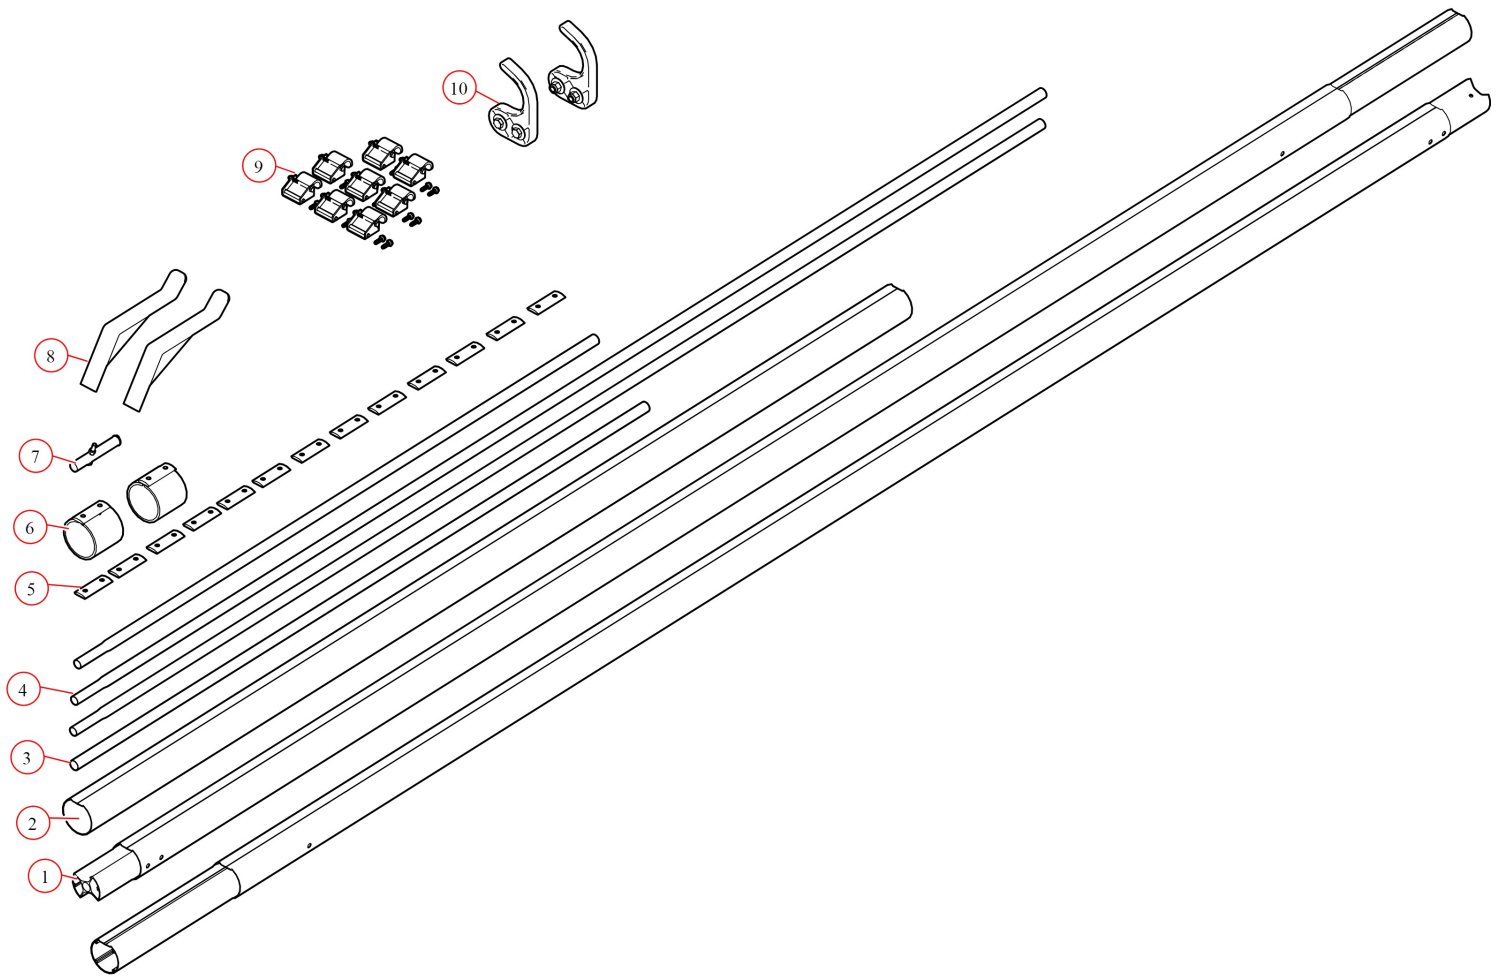

[Axle Kit. 4' for 36' Side Dump Trailer](#)

Part Number: 102375

102375 Axle Kit, 4' Axle Kit for 36' Side Dump Trailer

Bom ID	Part#	Description	qty
1	102367	Axle. 4" Universal Front/Rear Section for Side Dump Axle Kit (180" p...	2
2	102376	Extrusion. 4" Axle (122")	1
3	102164	Rod. Steel Tarp Securing Rod 85"	1
4	101815	Steel Tubing. 1.125Dx16 ga x 12' Rnd Galv W/Swedge on end	3
5	37830	Clip. Tarp Clip w/ hardware for Side-to-Side Axle	13
6	102379	Axle Sleeve. Side Dump Belt Style Axle Sleeve Kit	2
7	102365	Hardware. Stub Shaft Kit for Side Dump System	1
8	102371	Bracket. Center Brace for Side Dump - EACH	2
9	36830	Clamp. Steel Clamp for Tarp Securing Rod ZINC (each)	8
10	36840	Spool. Tarp Spool Hook for Side Dump System (each)	2