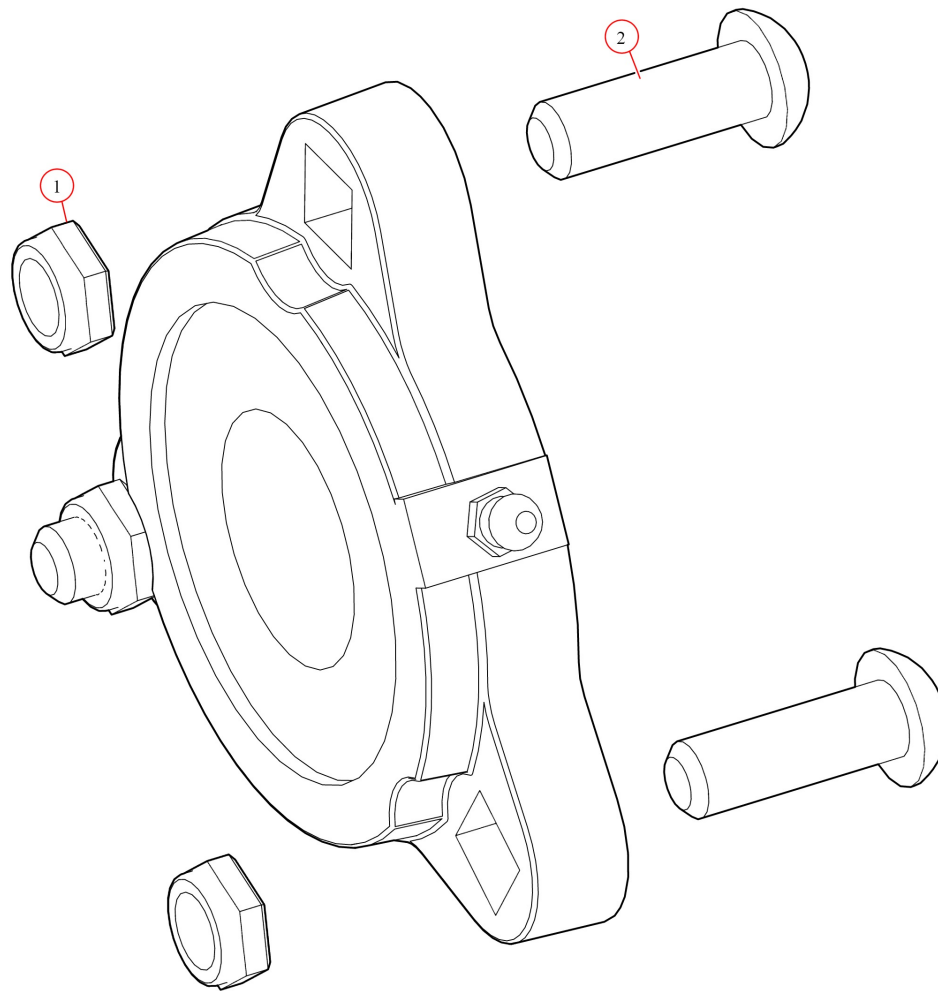

[Pivot. UB Assembled STS 8-Spr Front](#)

Part Number: 102354

102354 Pivot, UB Assembly 8-Spr Drivers w/o Tube

Bom ID	Part#	Description	qty
1	47400	Pivot Pin . for 8 Spring Roller Bearing Piv (Driv Side)	1
2	47800	Bearing. Carrier Underbody Flanged	2
3	47230	Spring. Spiral Torsion Spring 1 1/4"	8
4	18120	Bolt. 3/8" x 1-1/2" Thread Cutting Screw Hex Washer Hd	8
5	102349	Plate. Al Front for Ext Bolt Flange Mount UB Box	1
6	102269	Bracket. Ext Body with holes for 8 Spr UB Box	1
7	102259	Plate. Al Back for Ext Bolt Flange Mount UB Box	1

47800 Bearing, Carrier Underbody Flanged

Bom ID	Part#	Description	qty
1	18628	Nut. Nylock nut 3/8" Jamb Nut	2
2	18242	Bolt. 3/8"-16 x 1 1/8" Button Head	2