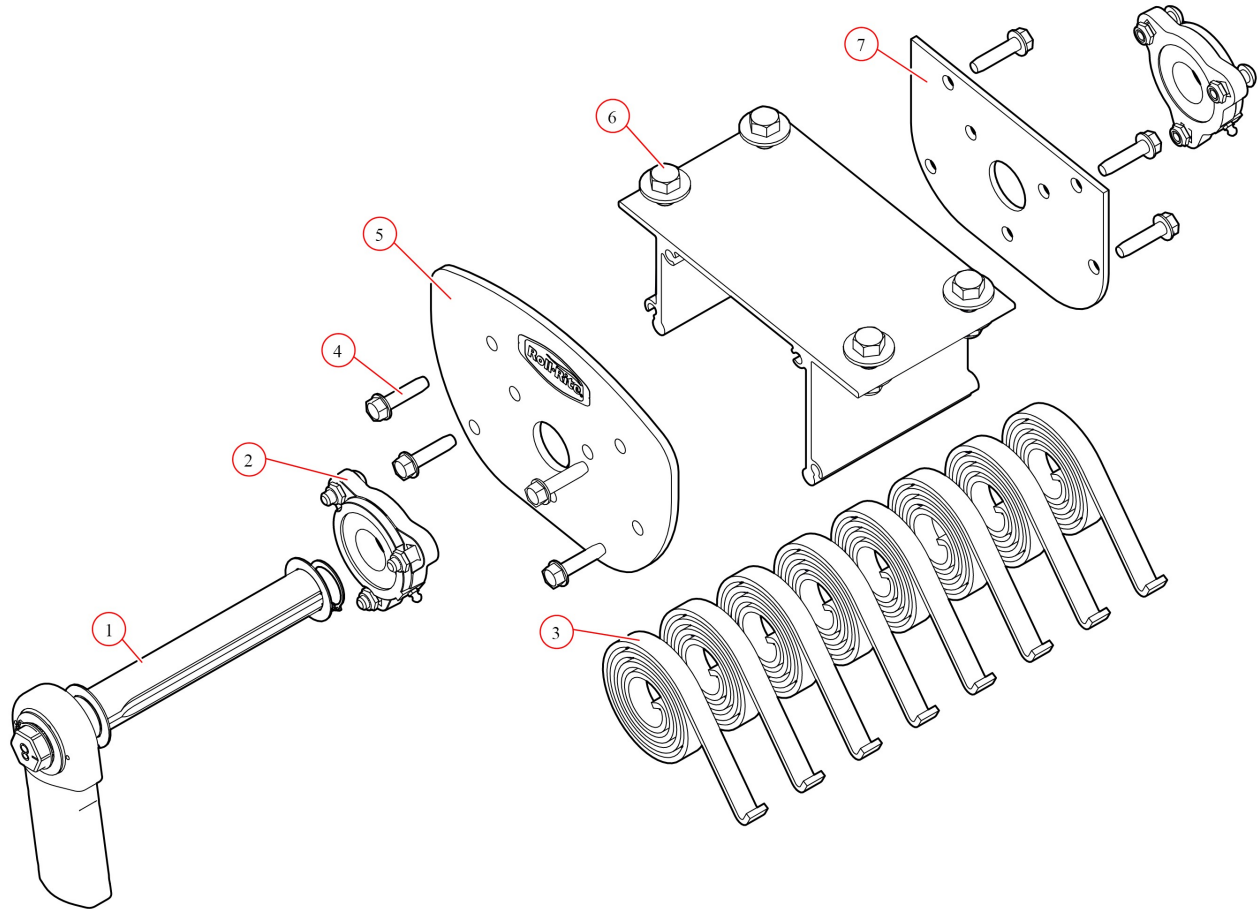

[Pivot. UB Assembled STS 8-Spr Front](#)

Part Number: 102354

102354 Pivot, UB Assembly 8-Spr Drivers w/o Tube

Bom ID	Part#	Description	qty
1	47400	Pivot Pin . for 8 Spring Roller Bearing Piv (Driv Side)	1
2	47800	Bearing. Carrier Underbody Flanged	2
3	47230	Spring. Spiral Torsion Spring 1 1/4"	8
4	18120	Bolt. 3/8" x 1-1/2" Thread Cutting Screw Hex Washer Hd	8
5	102349	Plate. Al Front for Ext Bolt Flange Mount UB Box	1
6	102269	Bracket. Ext Body with holes for 8 Spr UB Box	1
7	102259	Plate. Al Back for Ext Bolt Flange Mount UB Box	1

47800 Bearing, Carrier Underbody Flanged

Bom ID	Part#	Description	qty
1	18628	Nut. Nylock nut 3/8" Jamb Nut	2
2	18242	Bolt. 3/8"-16 x 1 1/8" Button Head	2