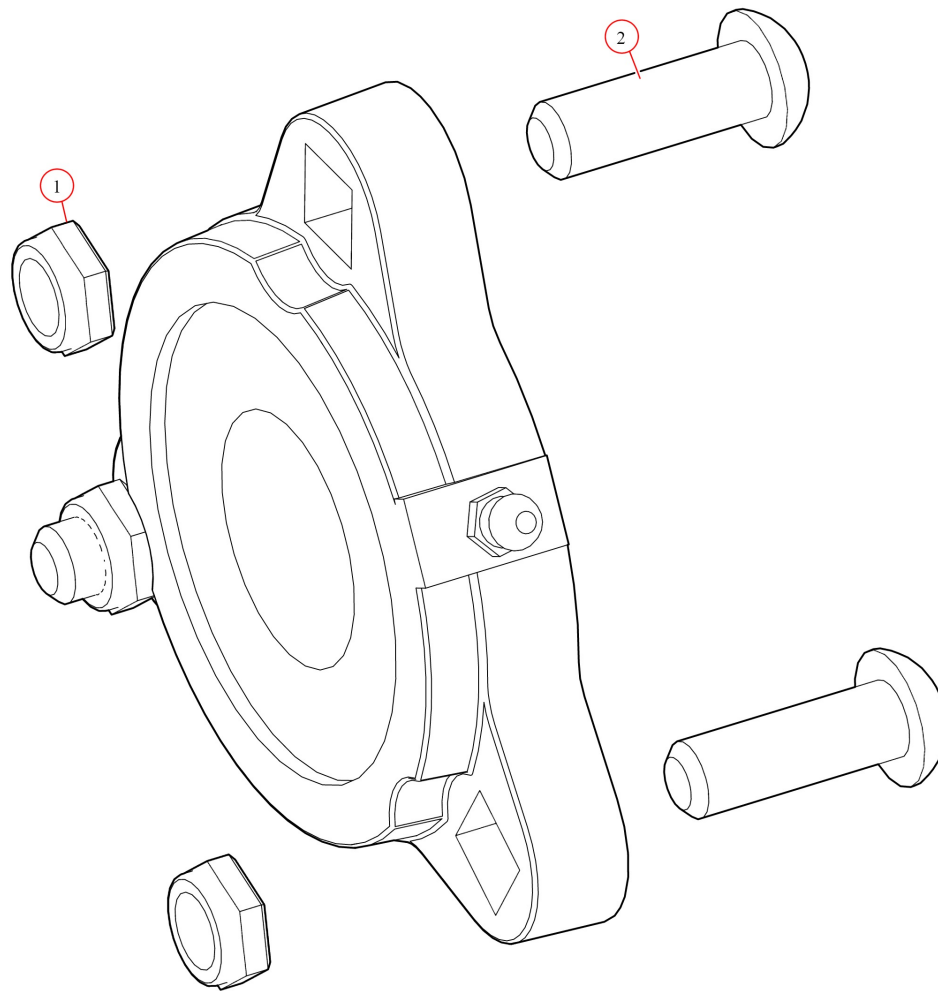

[Pivot. UB Assembled STS 8-Spring Rear](#)

**Part Number: 102353**

102353 Pivot, UB Assembled STS 8-Spr Rear

Bom ID	Part#	Description	qty
1	47410	Pivot Pin. for 8 Spring Roller Bearing Pivot Passenger Side	1
2	47800	Bearing. Carrier Underbody Flanged	2
3	47230	Spring. Spiral Torsion Spring 1 1/4"	8
4	18120	Bolt. 3/8" x 1-1/2" Thread Cutting Screw Hex Washer Hd	8
5	102349	Plate. Al Front for Ext Bolt Flange Mount UB Box	1
6	102269	Bracket. Ext Body with holes for 8 Spr UB Box	1
7	102259	Plate. Al Back for Ext Bolt Flange Mount UB Box	1

47800 Bearing, Carrier Underbody Flanged

Bom ID	Part#	Description	qty
1	18628	Nut. Nylock nut 3/8" Jamb Nut	2
2	18242	Bolt. 3/8"-16 x 1 1/8" Button Head	2