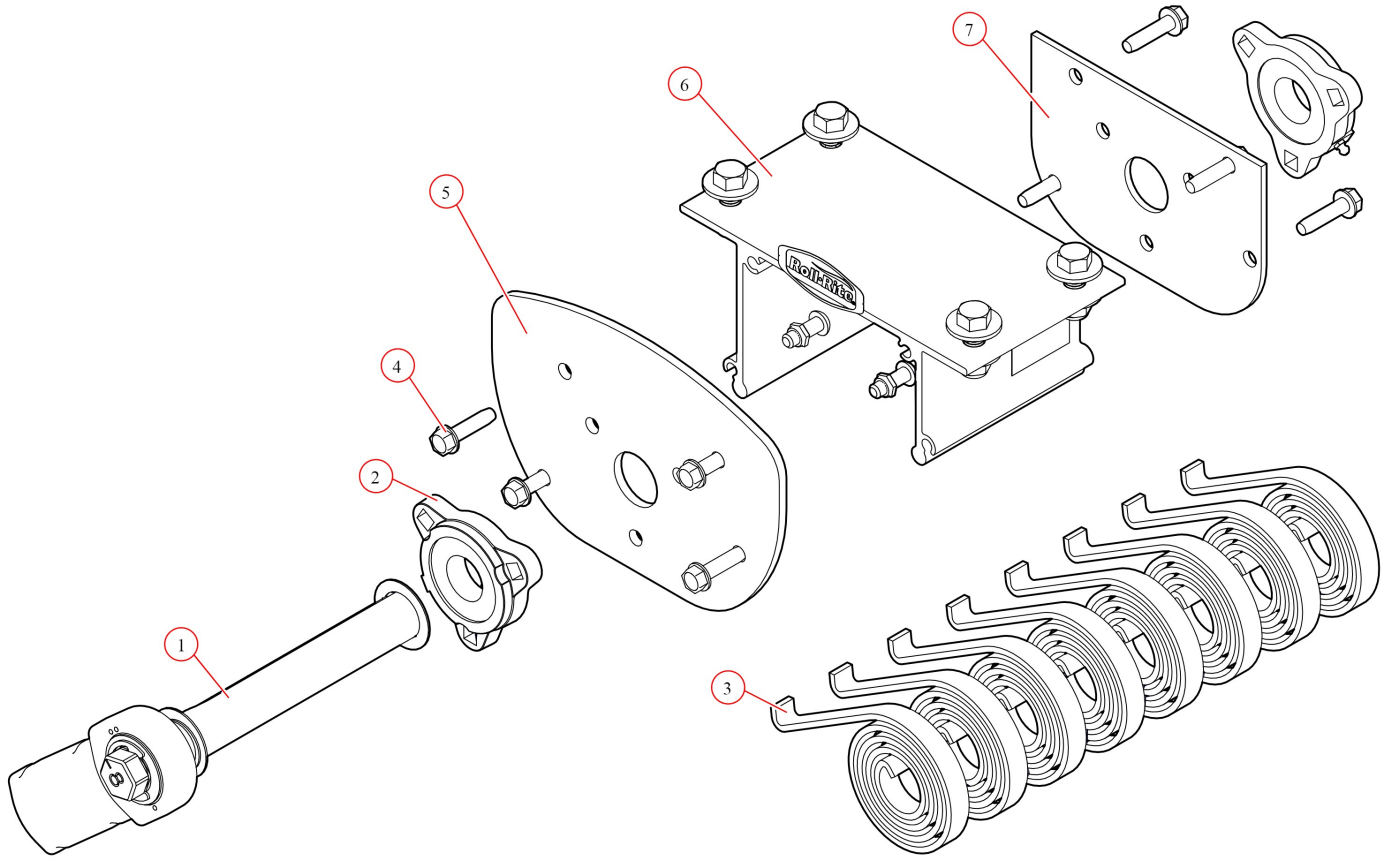

[Pivot. UB Assembled STS 8-Spring Rear](#)

**Part Number: 102353**

102353 Pivot, UB Assembled STS 8-Spr Rear

Bom ID	Part#	Description	qty
1	47410	Pivot Pin. for 8 Spring Roller Bearing Pivot Passenger Side	1
2	47800	Bearing. Carrier Underbody Flanged	2
3	47230	Spring. Spiral Torsion Spring 1 1/4"	8
4	18120	Bolt. 3/8" x 1-1/2" Thread Cutting Screw Hex Washer Hd	8
5	102349	Plate. Al Front for Ext Bolt Flange Mount UB Box	1
6	102269	Bracket. Ext Body with holes for 8 Spr UB Box	1
7	102259	Plate. Al Back for Ext Bolt Flange Mount UB Box	1

47800 Bearing, Carrier Underbody Flanged

Bom ID	Part#	Description	qty
1	18628	Nut. Nylock nut 3/8" Jamb Nut	2
2	18242	Bolt. 3/8"-16 x 1 1/8" Button Head	2