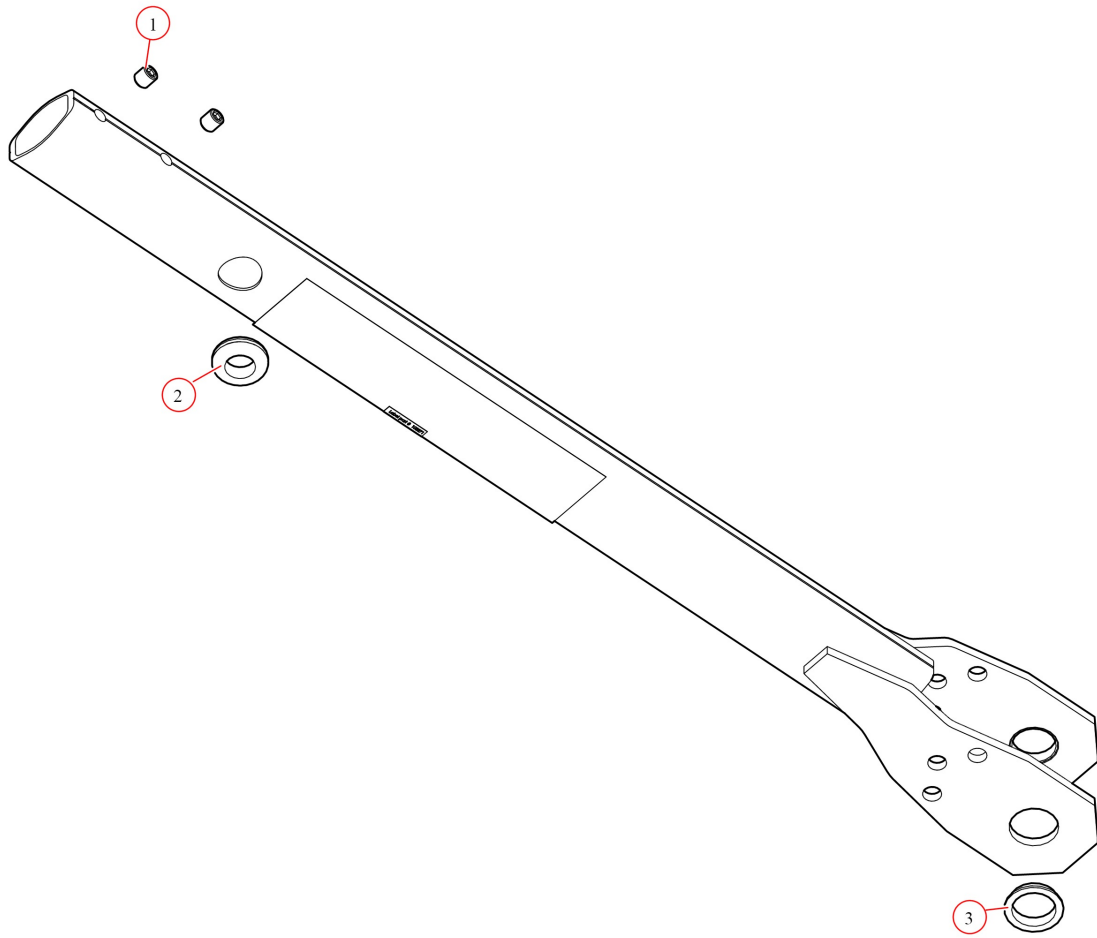

Pivot Tube. Base W/Side Plates and Set Screws for 4 spring SS

Knuckle 32.6"

Part Number: 102199

102199 Pivot Tube, Base W/Side Plates and Set Screws for 4 spring SS Knuckle 32.6"

| Bom ID | Part# | Description | qty |
|--------|-------|--|-----|
| 1 | 18291 | Screw. 1/2" x 5/8" Set Screw | 2 |
| 2 | 16419 | Grommet. Rubber 7/8 ID x 1/8 groove for Top Mount Pivot Kits | 1 |
| 3 | 47040 | Bushing. 1 1/4 Poly T- Bushing for Pivot Pin | 2 |