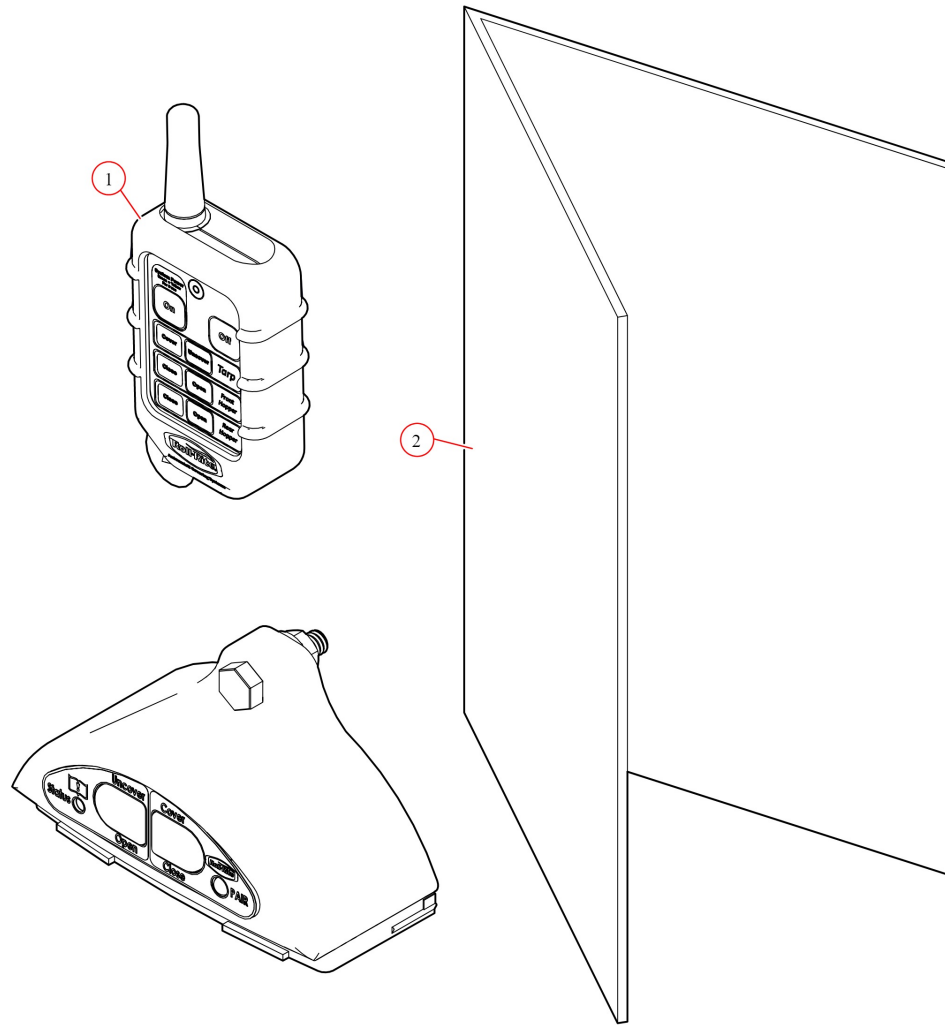

Electric Kit. Rite Touch W/RF & Roll-Rite Key Fob. Grain Trailer

Conversion

**Part Number: 101707**

101707 Electric Kit, Rite Touch W/RF & Roll-Rite Key Fob, Grain Trailer Conversion

| Bom ID | Part#  | Description  | qty |
|--------|--------|--|-----|
| 1      | 12770  | Socket Assembly. Sureflex Dual Vertical Terminal                   | 1   |
| 2      | 105568 | Instructions. Switch Wiring  | 1   |
| 3      | 16419  | Grommet. Rubber 7/8 ID x 1/8 groove for Top Mount Pivot Kits       | 2   |
| 4      | 11098  | RF Switch System. 902-928MHz. w/8 Button Fob & Boot. for Gen1+ ... | 1   |

11098 RFSwitchSystem, 902-928MHz, Gen1+ HopperMotor Relay

| Bom ID | Part# | Description   | qty |
|--------|-------|---|-----|
| 1      | 19898 | RF Remote FOB. 902-928MHz. 8 Button w/ Boot For Gen1+ Relay | 1   |