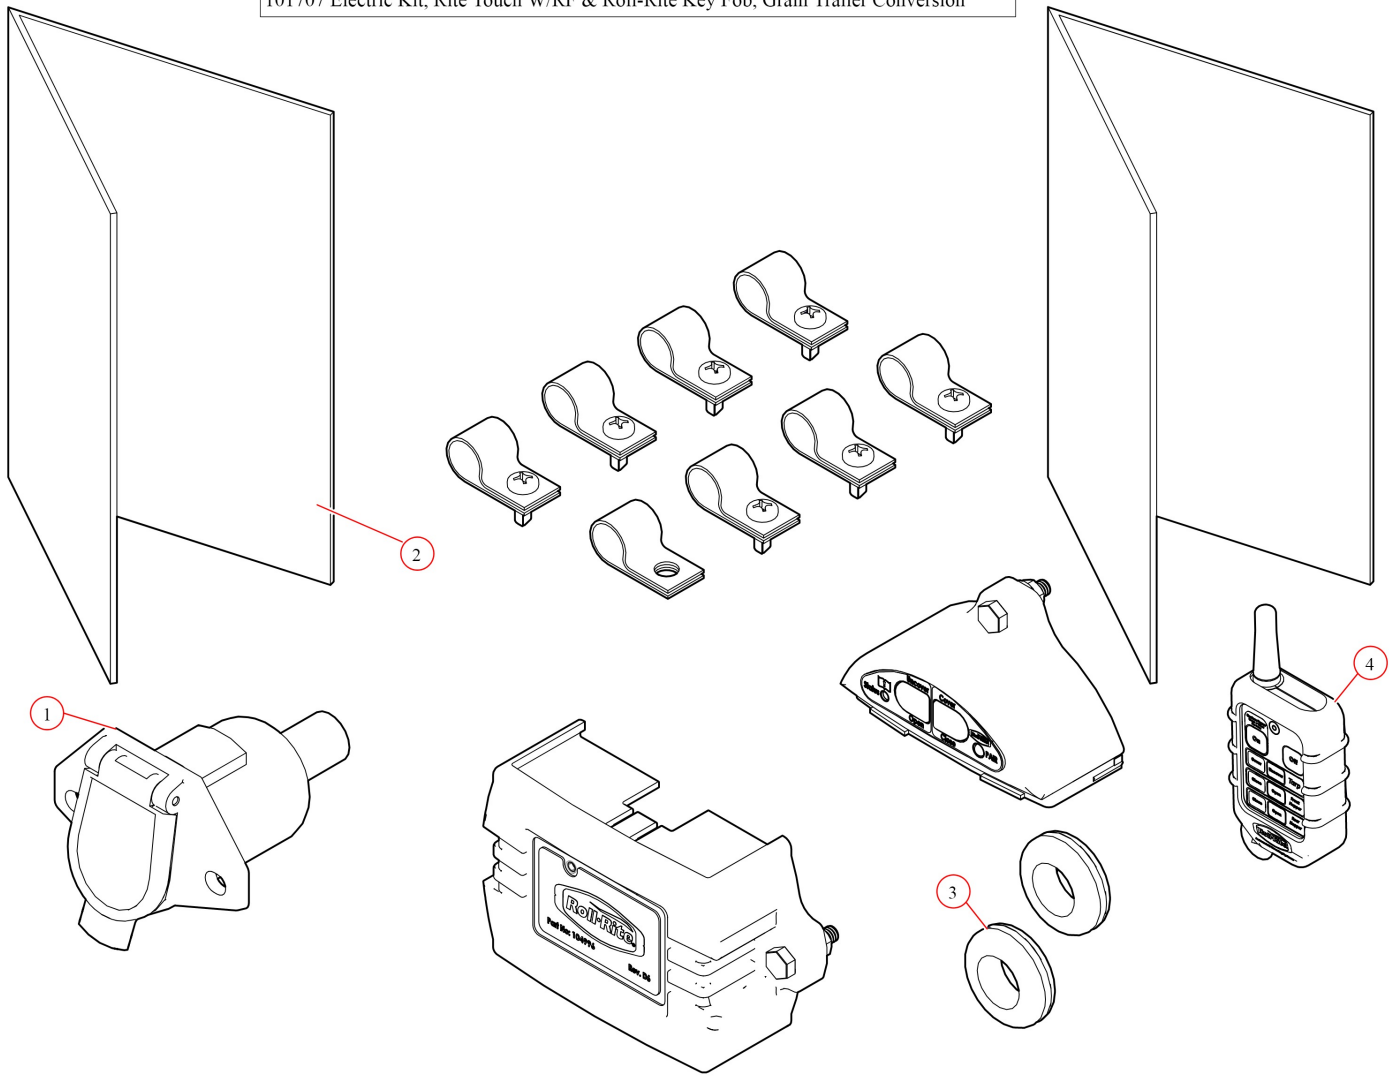

Electric Kit. Rite Touch W/RF & Roll-Rite Key Fob. Grain Trailer

Conversion

**Part Number: 101707**

101707 Electric Kit, Rite Touch W/RF & Roll-Rite Key Fob, Grain Trailer Conversion

| Bom ID | Part#  | Description  | qty |
|--------|--------|--|-----|
| 1      | 12770  | Socket Assembly. Sureflex Dual Vertical Terminal                   | 1   |
| 2      | 105568 | Instructions. Switch Wiring  | 1   |
| 3      | 16419  | Grommet. Rubber 7/8 ID x 1/8 groove for Top Mount Pivot Kits       | 2   |
| 4      | 11098  | RF Switch System. 902-928MHz. w/8 Button Fob & Boot. for Gen1+ ... | 1   |

11098 RFSwitchSystem, 902-928MHz, Gen1+ HopperMotor Relay

| Bom ID | Part# | Description   | qty |
|--------|-------|---|-----|
| 1      | 19898 | RF Remote FOB. 902-928MHz. 8 Button w/ Boot For Gen1+ Relay | 1   |