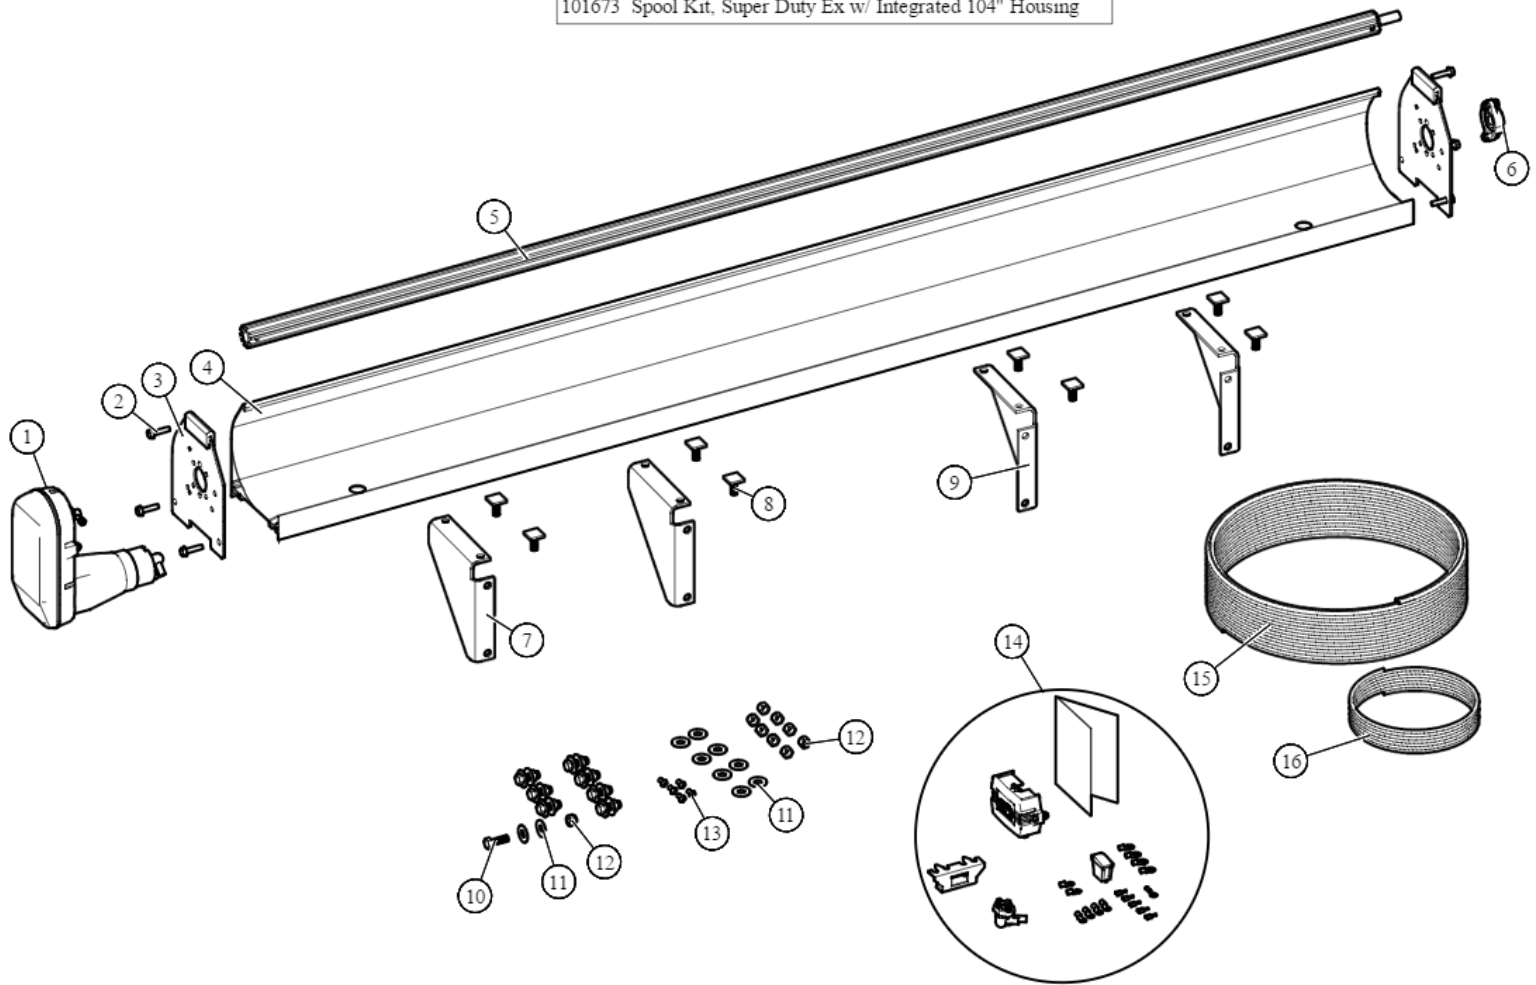

[Pool Kit. Super Duty Ex w/ Integrated 104" Housing](#)

Part Number: 101673

101673 Spool Kit, Super Duty Ex w/ Integrated 104" Housing

Bom ID	Part#	Description	qty
1	10122	Super Duty Motor 12V. 5 Year Warranty :S/N:	1
2	18120	Bolt. 3/8" x 1-1/2" Thread Cutting Screw Hex Washer Hd	6
5	31040	Axle. 103" Pre-ThreadedTarp Axle w/Stub Shaft	1
6	31050	Bearing. 3/4" Flanged Axle Bearing with bolts	1
7	36858	Bracket. Int Housing Gusset - Right (ea)	2
8	18245	Bolt. T-Bolt 1/2-13NCx1.75 for GAB	8
9	36856	Bracket. Int Housing Gusset - Left (ea)	2
10	18296	Bolt. 1/2" x 1 1/2" Hex Head Bolt	8
11	18412	Washer. 1/2" Flat Zinc	24
12	18631	Nut. 1/2" Nylock Nut	8
13	18260	Bolt. 5/16" x 5/8" Button Head Bolt - Zinc Plated	5
14	10914	Electric Kit. With 10698 12V Relay and Rocker Switch	1

15	11338	Wire. 6 ga. Dual Conductor - 85ft	1
----	-------	-----------------------------------	---

101673 Spool Kit, Super Duty Ex w/ Integrated 104" Housing

Bom ID	Part#	Description	qty
16	11411	Wire. 16/3-Conductor - 15ft	1

10914 Electric Kit, With 10698 Relay and Rocker Switch

Bom ID	Part#	Description	qty
1	10695	Relay Kit. HD Mechanical Relay w/ 35 Amp Manual Reset Breaker &...	1
2	19300	Switch. Rocker (Open/Close)	1
3	10390	Bracket. Mounting for Rocker Switch	1
4	101784	Instructions. 10698 12 volt wiring Diagram	1

10695 Relay, HD(12V) w/ 35 amp Manual Reset Breaker & Terminal

Bom ID	Part#	Description	qty
1	17918	Breaker. 35A Outdoor Manual Reset Circuit Breaker	1
2	101784	Instructions. 10698 12 volt wiring Diagram	1