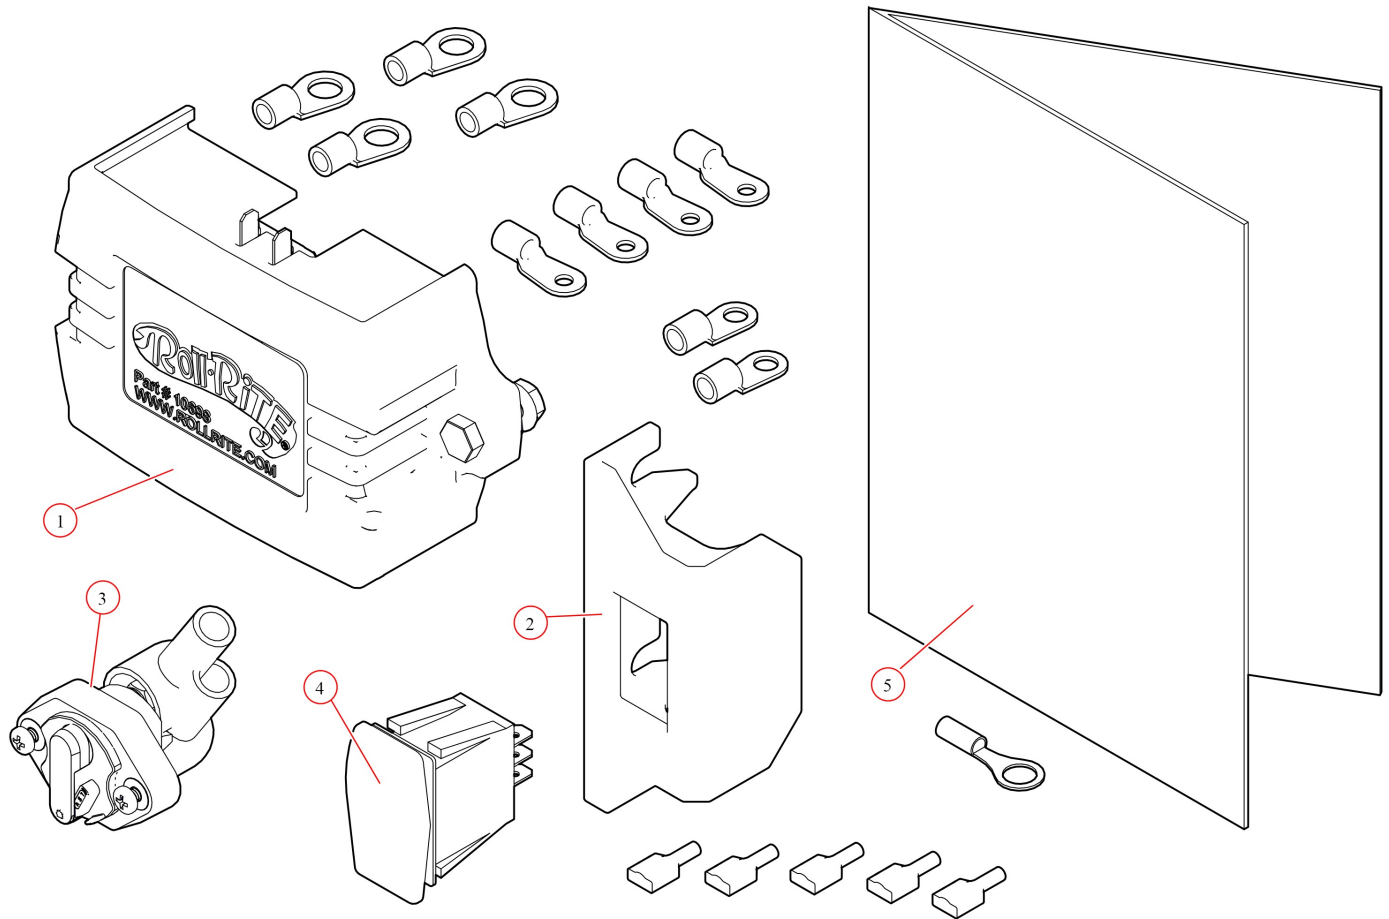

[Pool Kit. Super Duty Ex w/ Integrated 104" Housing](#)

Part Number: 101673

101673 Spool Kit, Super Duty Ex w/ Integrated 104" Housing

Bom ID	Part#	Description	qty
1	10122	Super Duty Motor 12V. 5 Year Warranty :S/N:	1
2	18120	Bolt. 3/8" x 1-1/2" Thread Cutting Screw Hex Washer Hd	6
5	31040	Axle. 103" Pre-ThreadedTarp Axle w/Stub Shaft	1
6	31050	Bearing. 3/4" Flanged Axle Bearing with bolts	1
7	36858	Bracket. Int Housing Gusset - Right (ea)	2
8	18245	Bolt. T-Bolt 1/2-13NCx1.75 for GAB	8
9	36856	Bracket. Int Housing Gusset - Left (ea)	2
10	18296	Bolt. 1/2" x 1 1/2" Hex Head Bolt	8
11	18412	Washer. 1/2" Flat Zinc	24
12	18631	Nut. 1/2" Nylock Nut	8
13	18260	Bolt. 5/16" x 5/8" Button Head Bolt - Zinc Plated	5
14	10914	Electric Kit. With 10698 12V Relay and Rocker Switch	1

15	11338	Wire. 6 ga. Dual Conductor - 85ft	1
----	-------	-----------------------------------	---

101673 Spool Kit, Super Duty Ex w/ Integrated 104" Housing

Bom ID	Part#	Description	qty
16	11411	Wire. 16/3-Conductor - 15ft	1

10914 Electric Kit, With 10698 Relay and Rocker Switch

Bom ID	Part#	Description	qty
1	10695	Relay Kit. HD Mechanical Relay w/ 35 Amp Manual Reset Breaker &...	1
2	19300	Switch. Rocker (Open/Close)	1
3	10390	Bracket. Mounting for Rocker Switch	1
4	101784	Instructions. 10698 12 volt wiring Diagram	1

10695 Relay, HD(12V) w/ 35 amp Manual Reset Breaker & Terminal

Bom ID	Part#	Description	qty
1	17918	Breaker. 35A Outdoor Manual Reset Circuit Breaker	1
2	101784	Instructions. 10698 12 volt wiring Diagram	1