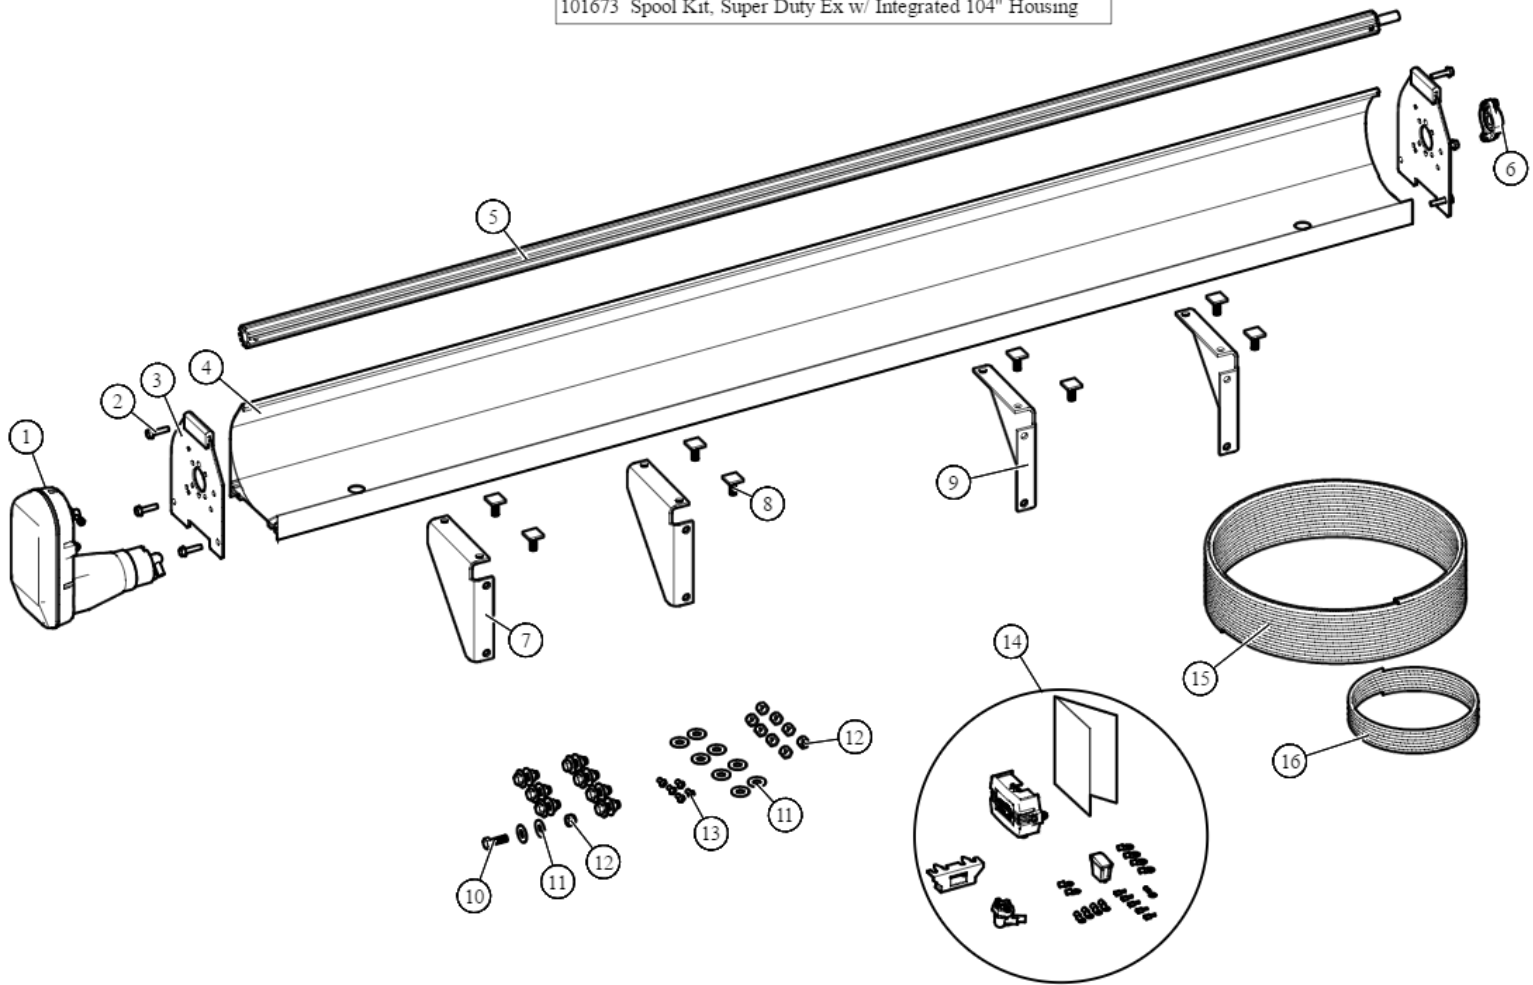

[Pool Kit. Super Duty Ex w/ Integrated 104" Housing](#)

Part Number: 101673

101673 Spool Kit, Super Duty Ex w/ Integrated 104" Housing

Bom ID	Part#	Description	qty
1	10122	Super Duty Motor 12V. 5 Year Warranty :S/N:	1
2	18120	Bolt. 3/8" x 1-1/2" Thread Cutting Screw Hex Washer Hd	6
5	31040	Axle. 103" Pre-ThreadedTarp Axle w/Stub Shaft	1
6	31050	Bearing. 3/4" Flanged Axle Bearing with bolts	1
7	36858	Bracket. Int Housing Gusset - Right (ea)	2
8	18245	Bolt. T-Bolt 1/2-13NCx1.75 for GAB	8
9	36856	Bracket. Int Housing Gusset - Left (ea)	2
10	18296	Bolt. 1/2" x 1 1/2" Hex Head Bolt	8
11	18412	Washer. 1/2" Flat Zinc	24
12	18631	Nut. 1/2" Nylock Nut	8
13	18260	Bolt. 5/16" x 5/8" Button Head Bolt - Zinc Plated	5
14	10914	Electric Kit. With 10698 12V Relay and Rocker Switch	1

15	11338	Wire. 6 ga. Dual Conductor - 85ft	1
----	-------	-----------------------------------	---

101673 Spool Kit, Super Duty Ex w/ Integrated 104" Housing

Bom ID	Part#	Description	qty
16	11411	Wire. 16/3-Conductor - 15ft	1

10914 Electric Kit, With 10698 Relay and Rocker Switch

Bom ID	Part#	Description	qty
1	10695	Relay Kit. HD Mechanical Relay w/ 35 Amp Manual Reset Breaker &...	1
2	19300	Switch. Rocker (Open/Close)	1
3	10390	Bracket. Mounting for Rocker Switch	1
4	101784	Instructions. 10698 12 volt wiring Diagram	1

10695 Relay, HD(12V) w/ 35 amp Manual Reset Breaker & Terminal

Bom ID	Part#	Description	qty
1	17918	Breaker. 35A Outdoor Manual Reset Circuit Breaker	1
2	101784	Instructions. 10698 12 volt wiring Diagram	1