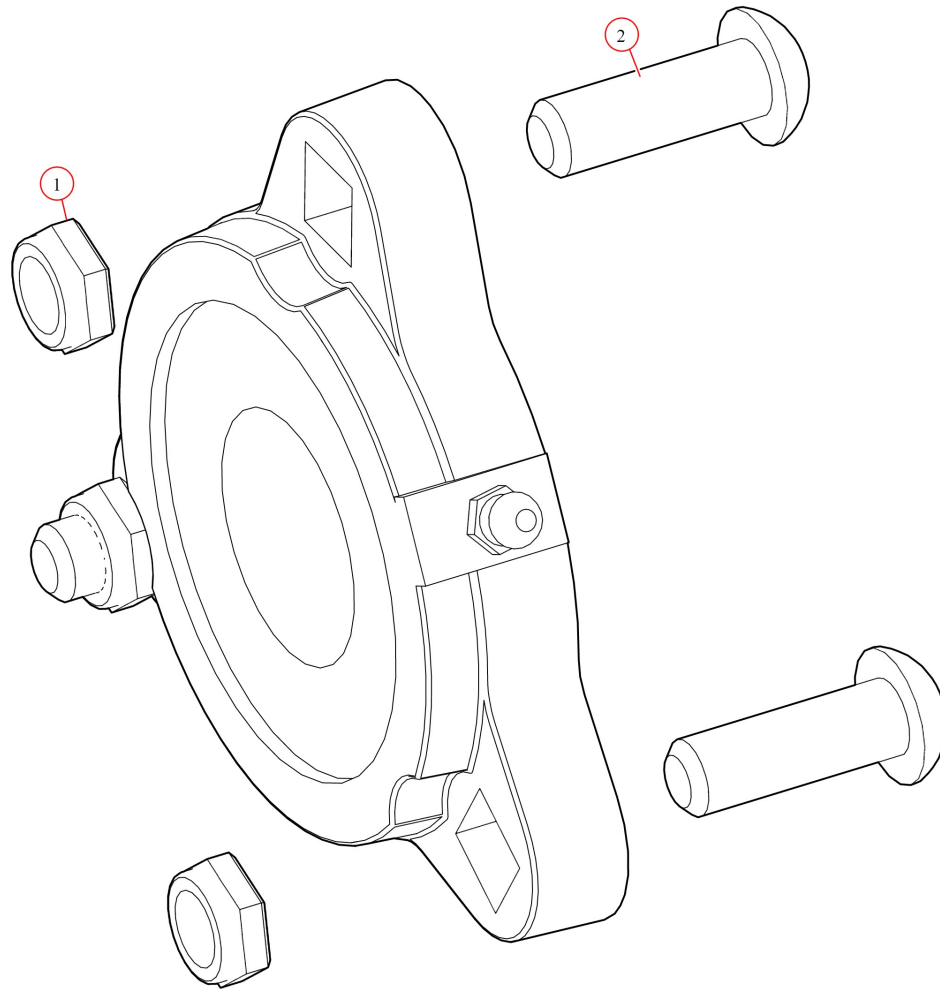

[Pivot. UB Assembly 12 Spr Ext Duty w/o tube Pass Side](#)

**Part Number: 101012**

101012 Pivot, UB Assembled 12-Spr Ext Duty Pass

Bom ID	Part#	Description	qty
1	103913	Pivot Pin. for 12-Spring Ext Duty Roller Bearing - Pass	1
2	47800	Bearing. Carrier Underbody Flanged	2
3	18120	Bolt. 3/8" x 1-1/2" Thread Cutting Screw Hex Washer Hd	8
4	102349	Plate. Al Front for Ext Bolt Flange Mount UB Box	1
5	102580	Bracket. Ext Body with holes for 12 Spr UB Box	1
6	18296	Bolt. 1/2" x 1 1/2" Hex Head Bolt	6
7	18412	Washer. 1/2" Flat Zinc	12
8	18631	Nut. 1/2" Nylock Nut	6
9	47230	Spring. Spiral Torsion Spring 1 1/4"	12

47800 Bearing, Carrier Underbody Flanged

Bom ID	Part#	Description	qty
1	18628	Nut. Nylock nut 3/8" Jamb Nut	2
2	18242	Bolt. 3/8"-16 x 1 1/8" Button Head	2