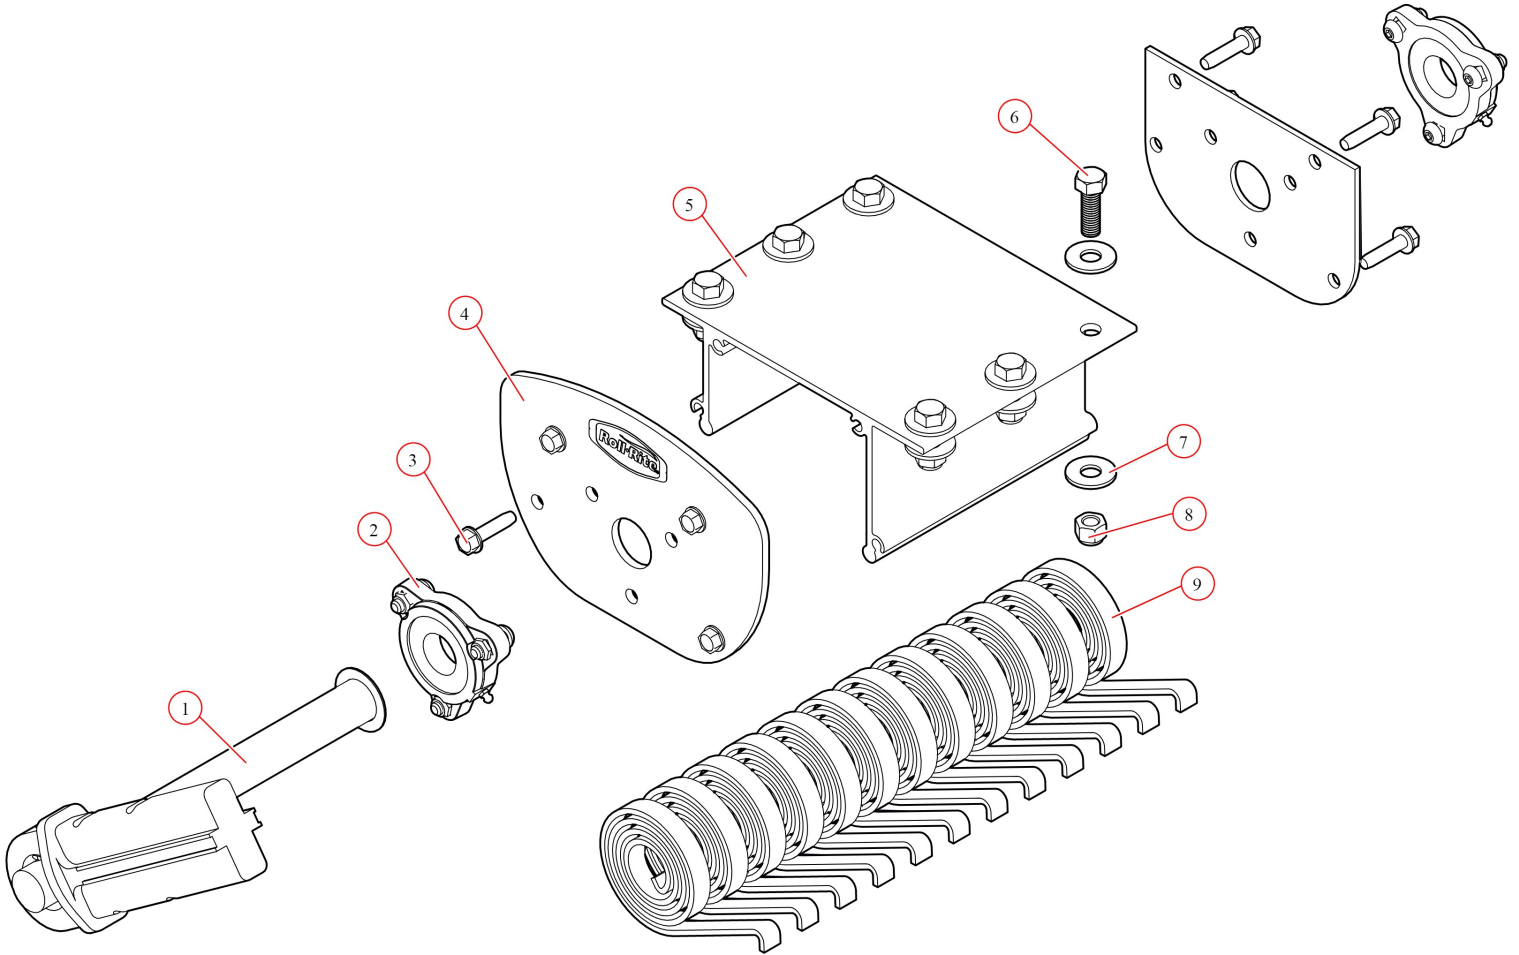

[Pivot. UB Assembly 12 Spr Ext Duty w/o tube Pass Side](#)

**Part Number: 101012**

101012 Pivot, UB Assembled 12-Spr Ext Duty Pass

Bom ID	Part#	Description	qty
1	103913	Pivot Pin. for 12-Spring Ext Duty Roller Bearing - Pass	1
2	47800	Bearing. Carrier Underbody Flanged	2
3	18120	Bolt. 3/8" x 1-1/2" Thread Cutting Screw Hex Washer Hd	8
4	102349	Plate. Al Front for Ext Bolt Flange Mount UB Box	1
5	102580	Bracket. Ext Body with holes for 12 Spr UB Box	1
6	18296	Bolt. 1/2" x 1 1/2" Hex Head Bolt	6
7	18412	Washer. 1/2" Flat Zinc	12
8	18631	Nut. 1/2" Nylock Nut	6
9	47230	Spring. Spiral Torsion Spring 1 1/4"	12

47800 Bearing, Carrier Underbody Flanged

Bom ID	Part#	Description	qty
1	18628	Nut. Nylock nut 3/8" Jamb Nut	2
2	18242	Bolt. 3/8"-16 x 1 1/8" Button Head	2