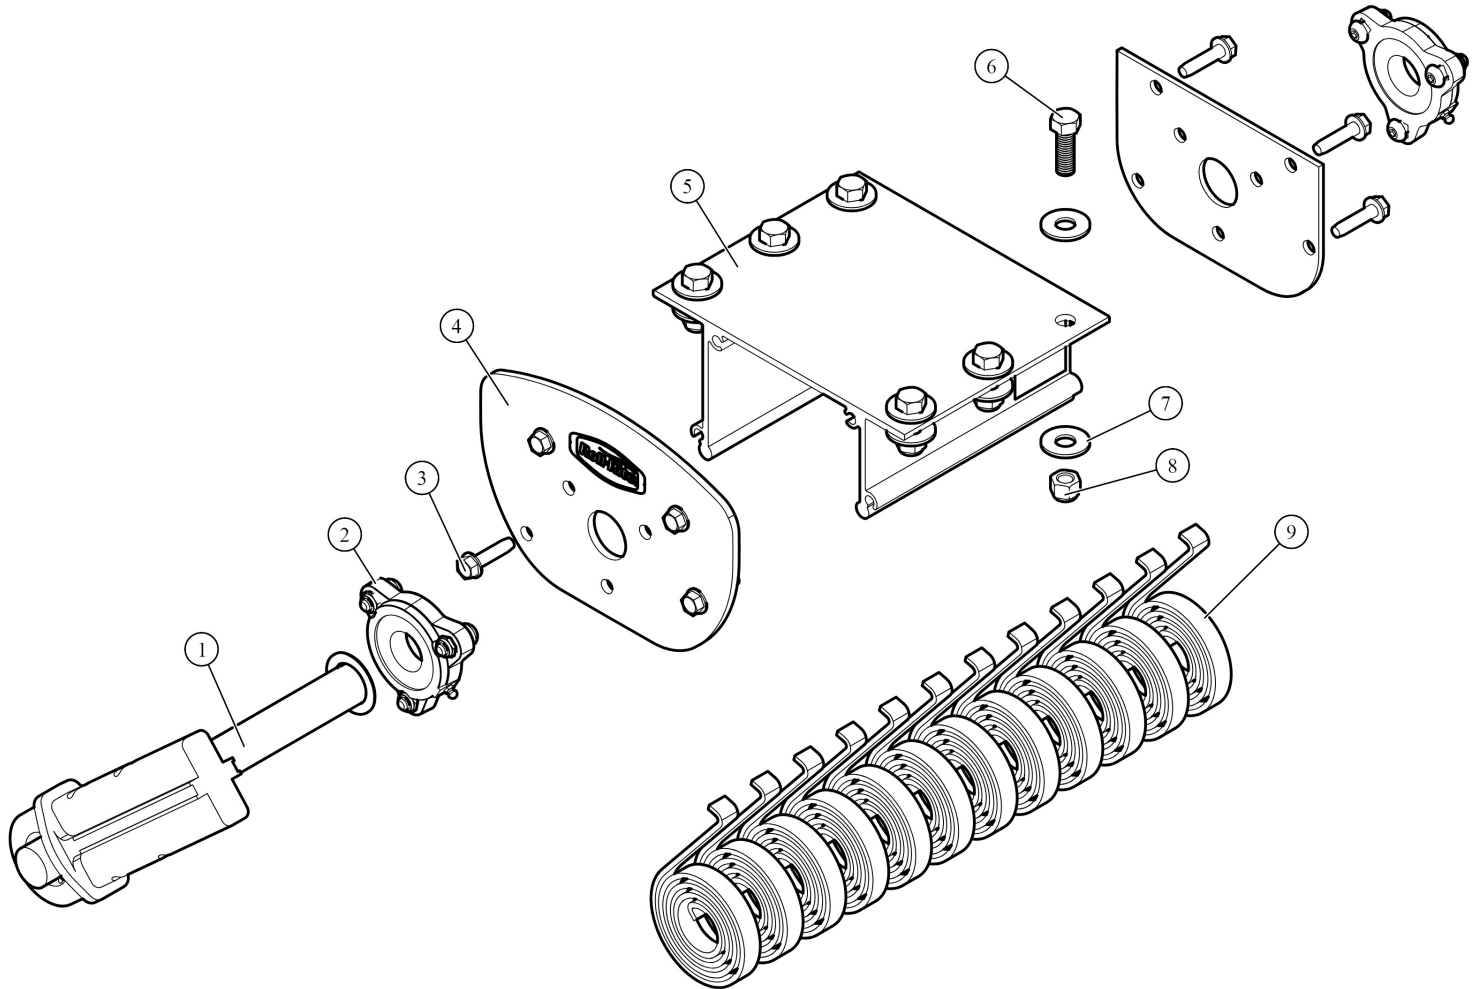

[Pivot. UB 12 Spring Extreme Duty w/out Tube Driver Side](#)

Part Number: 101011

101011 Pivot, UB Assembled 12-Spr Ext Duty Drivers

Bom ID	Part#	Description	qty
1	103914	Pivot Pin. for 12-Spring Ext Duty Roller Bearing - Driver	1
2	47800	Bearing. Carrier Underbody Flanged	2
3	18120	Bolt. 3/8" x 1-1/2" Thread Cutting Screw Hex Washer Hd	8
4	102349	Plate. Al Front for Ext Bolt Flange Mount UB Box	1
5	102580	Bracket. Ext Body with holes for 12 Spr UB Box	1
6	18296	Bolt. 1/2" x 1 1/2" Hex Head Bolt	6
7	18412	Washer. 1/2" Flat Zinc	12
8	18631	Nut. 1/2" Nylock Nut	6
9	47230	Spring. Spiral Torsion Spring 1 1/4"	12

47800 Bearing, Carrier Underbody Flanged

Bom ID	Part#	Description	qty
1	18628	Nut. Nylock nut 3/8" Jamb Nut	2
2	18242	Bolt. 3/8"-16 x 1 1/8" Button Head	2