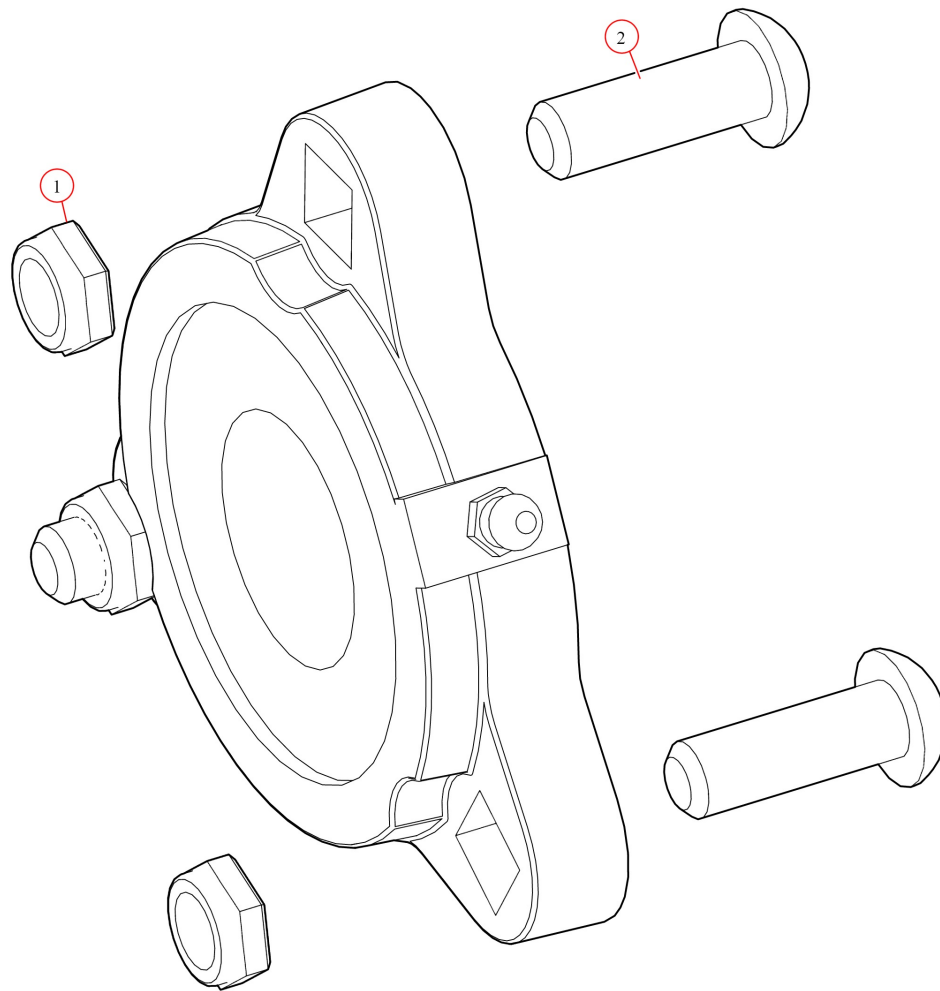

[Pivot. UB 12 Spring Extreme Duty w/out Tube Driver Side](#)

Part Number: 101011

101011 Pivot, UB Assembled 12-Spr Ext Duty Drivers

Bom ID	Part#	Description	qty
1	103914	Pivot Pin. for 12-Spring Ext Duty Roller Bearing - Driver	1
2	47800	Bearing. Carrier Underbody Flanged	2
3	18120	Bolt. 3/8" x 1-1/2" Thread Cutting Screw Hex Washer Hd	8
4	102349	Plate. Al Front for Ext Bolt Flange Mount UB Box	1
5	102580	Bracket. Ext Body with holes for 12 Spr UB Box	1
6	18296	Bolt. 1/2" x 1 1/2" Hex Head Bolt	6
7	18412	Washer. 1/2" Flat Zinc	12
8	18631	Nut. 1/2" Nylock Nut	6
9	47230	Spring. Spiral Torsion Spring 1 1/4"	12

47800 Bearing, Carrier Underbody Flanged

Bom ID	Part#	Description	qty
1	18628	Nut. Nylock nut 3/8" Jamb Nut	2
2	18242	Bolt. 3/8"-16 x 1 1/8" Button Head	2