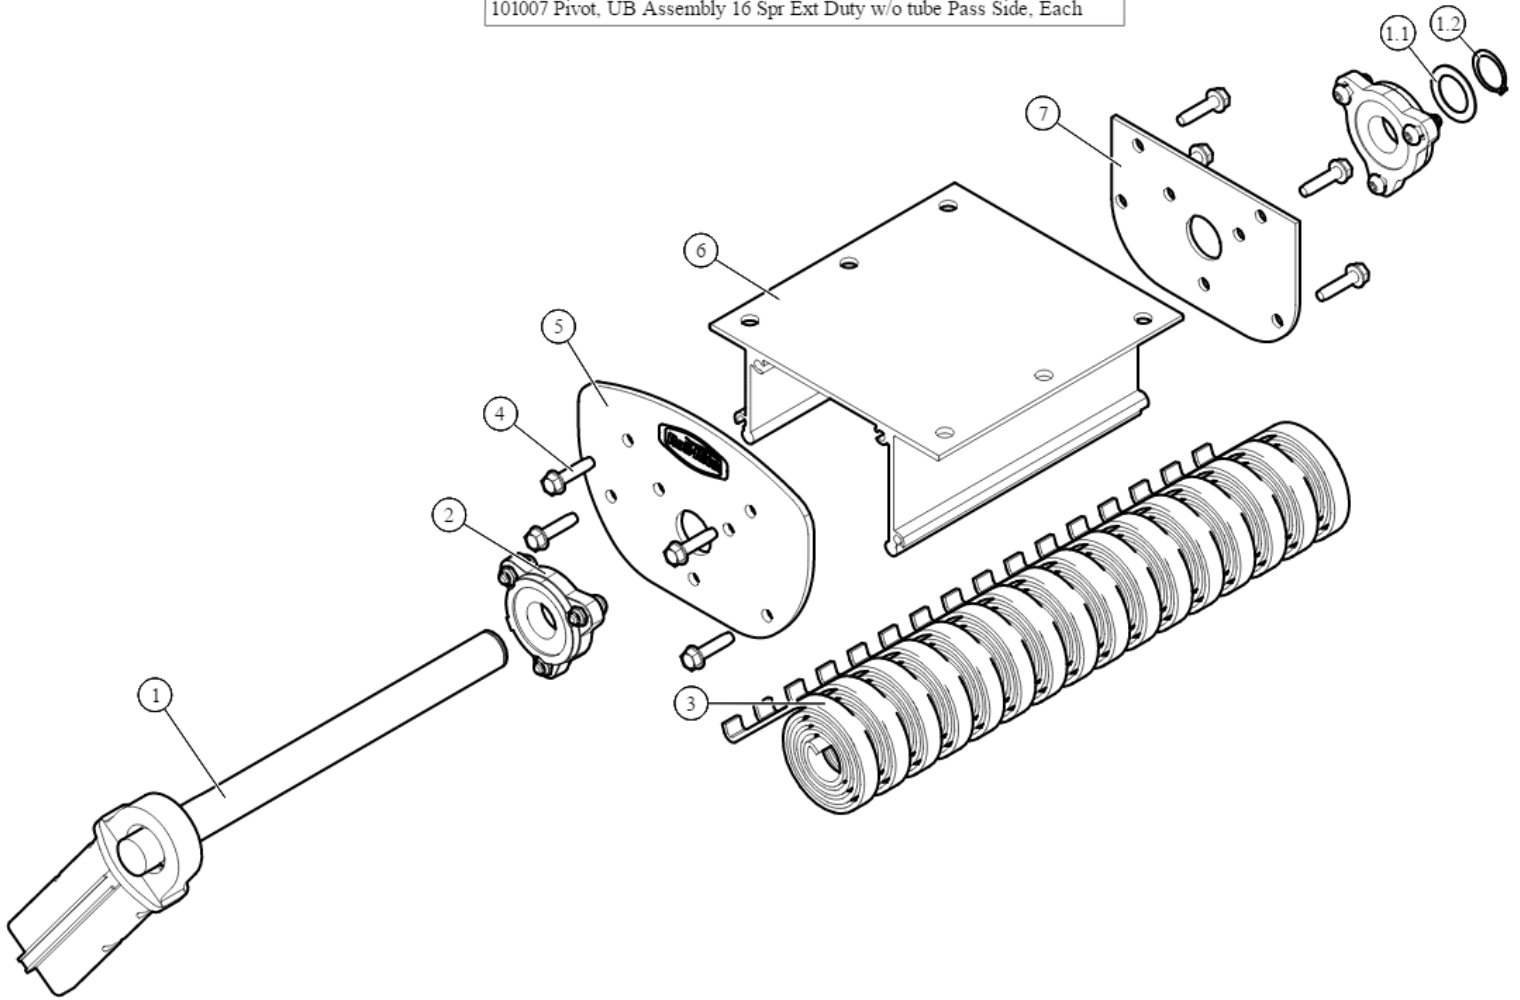

[Pivot. UB Assembled 16-Spr Ext Duty Pass w/o tube](#)

**Part Number: 101007**

101007 Pivot, UB Assembly 16 Spr Ext Duty w/o tube Pass Side, Each

Bom ID	Part#	Description	qty
1	101005	Pivot Pin. for 16-Spring Ext Duty Roller Bearing - Pass	1
1.1	47010	Bushing. Pivot 1 1/4 Machinery Bushing for Pivot Pin	1
1.2	47000	Snap Ring. 1 1/4" External for Pivot Pin	1
2	47800	Bearing. Carrier Underbody Flanged	2
3	47230	Spring. Spiral Torsion Spring 1 1/4"	16
4	18120	Bolt. 3/8" x 1-1/2" Thread Cutting Screw Hex Washer Hd	8
5	102349	Plate. Al Front for Ext Bolt Flange Mount UB Box	1
6	102581	Bracket. Ext Body with holes for 16 Spr UB Box	1
7	102259	Plate. Al Back for Ext Bolt Flange Mount UB Box	1

47800 Bearing, Carrier Underbody Flanged

Bom ID	Part#	Description	qty
1	18628	Nut. Nylock nut 3/8" Jamb Nut	2
2	18242	Bolt. 3/8"-16 x 1 1/8" Button Head	2