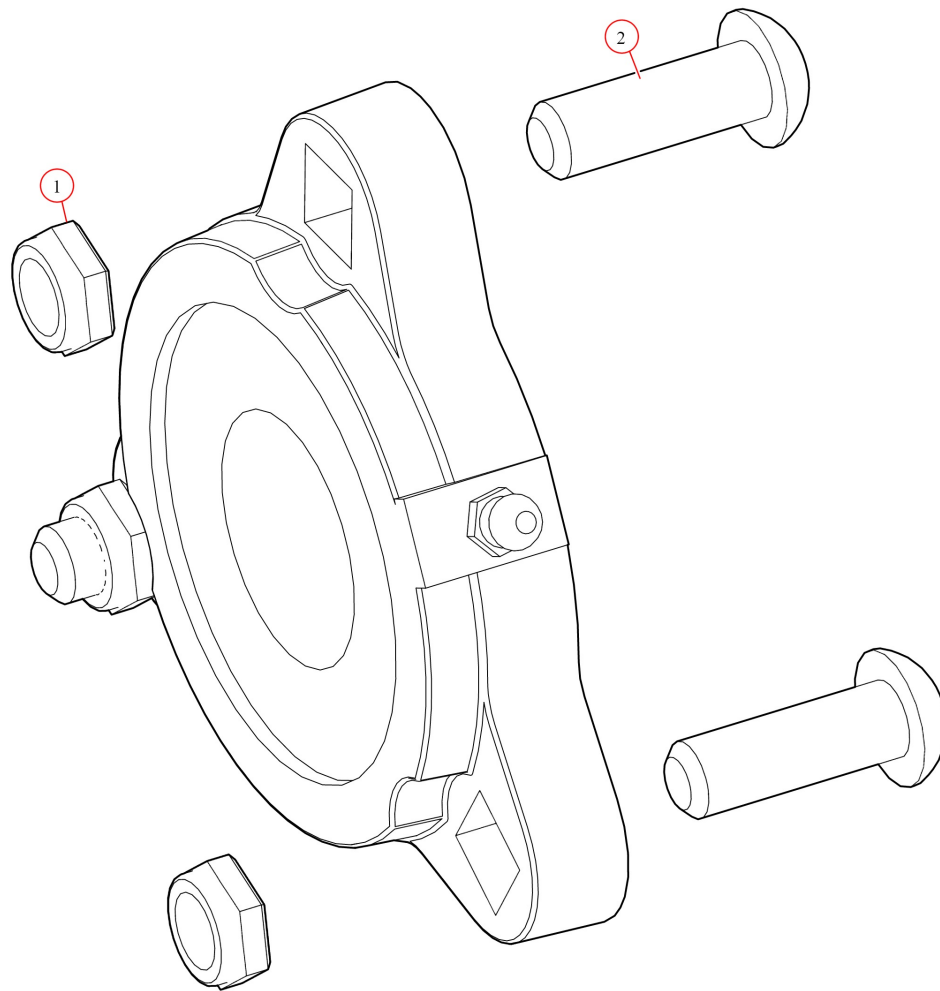

[Pivot. UB Assembled 16-Spr Ext Duty Pass w/o tube](#)

**Part Number: 101007**

101007 Pivot, UB Assembly 16 Spr Ext Duty w/o tube Pass Side, Each

Bom ID	Part#	Description	qty
1	101005	Pivot Pin. for 16-Spring Ext Duty Roller Bearing - Pass	1
1.1	47010	Bushing. Pivot 1 1/4 Machinery Bushing for Pivot Pin	1
1.2	47000	Snap Ring. 1 1/4" External for Pivot Pin	1
2	47800	Bearing. Carrier Underbody Flanged	2
3	47230	Spring. Spiral Torsion Spring 1 1/4"	16
4	18120	Bolt. 3/8" x 1-1/2" Thread Cutting Screw Hex Washer Hd	8
5	102349	Plate. Al Front for Ext Bolt Flange Mount UB Box	1
6	102581	Bracket. Ext Body with holes for 16 Spr UB Box	1
7	102259	Plate. Al Back for Ext Bolt Flange Mount UB Box	1

47800 Bearing, Carrier Underbody Flanged

Bom ID	Part#	Description	qty
1	18628	Nut. Nylock nut 3/8" Jamb Nut	2
2	18242	Bolt. 3/8"-16 x 1 1/8" Button Head	2